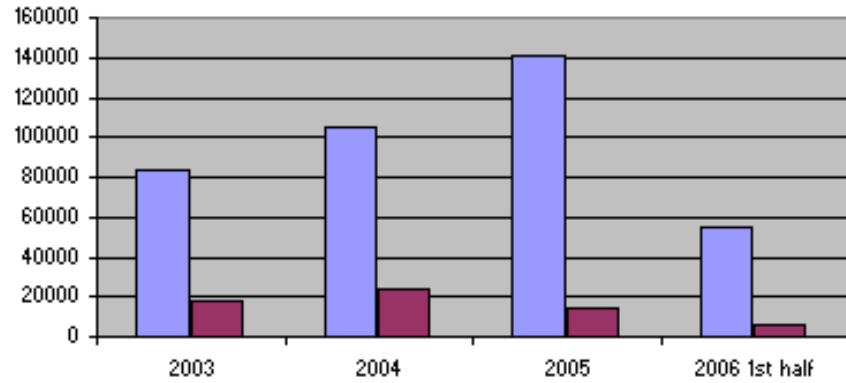

SUDAN IMPORT in TEUS 2003 - 2006