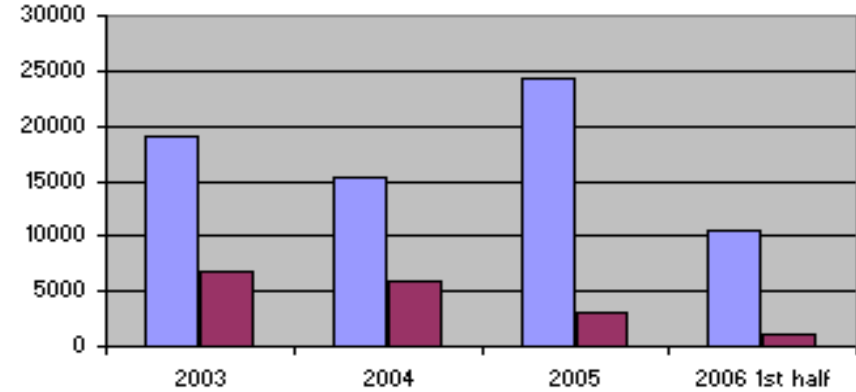

IMPORT in TEUS	2003	2004	2005	2006 1st half
Total Market Sudan	83774	105024	140437	54782

EXPORT in TEUS	2003	2004	2005	2006 1st half
Total Market Sudan	19133	15305	24239	10608

HMB Shipping & Trading Co. Ltd